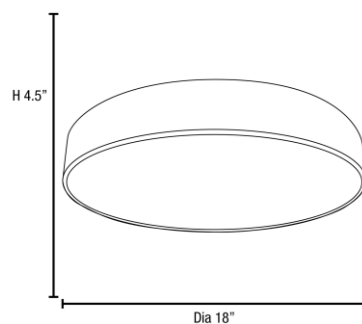

FIXTURE	BACKPLATE / CANOPY
Length:	Length
Width:	Width:
Diameter 18"	Diameter:
Height: 4.5"	Height:
Extension:	
Overall Height:	

TECHNICAL SPECIFICATIONS

SPECIFICATIONS

Frame Material: Aluminum
Diffuser Material: Acrylic
Lamping Type: SSL (Dedicated LED) Jbox: Standard
Lamping Base: SSL Lamp Wattage: 3 W
Lamp Quantity: 12 Total Wattage: 36 W
Voltage: 120v Lamps Included: Yes

Additional Notes:

Project Name: _____

Location: _____

Type: _____

Quantity: _____

Notes:

LINE DRAWING

IES FILE

In addition to Access Lighting's purchase and warranty terms and conditions, by signing below or placing an order, you agree that you are authorized to bind the entity placing any order and acknowledge the following: All of sizes and measurements are approximate and all images are for illustrative purposes only. In the event of an inconsistency, the "Product Measurements" section controls. There also may be slight differences in the colors and designs compared to the displayed and printed images.